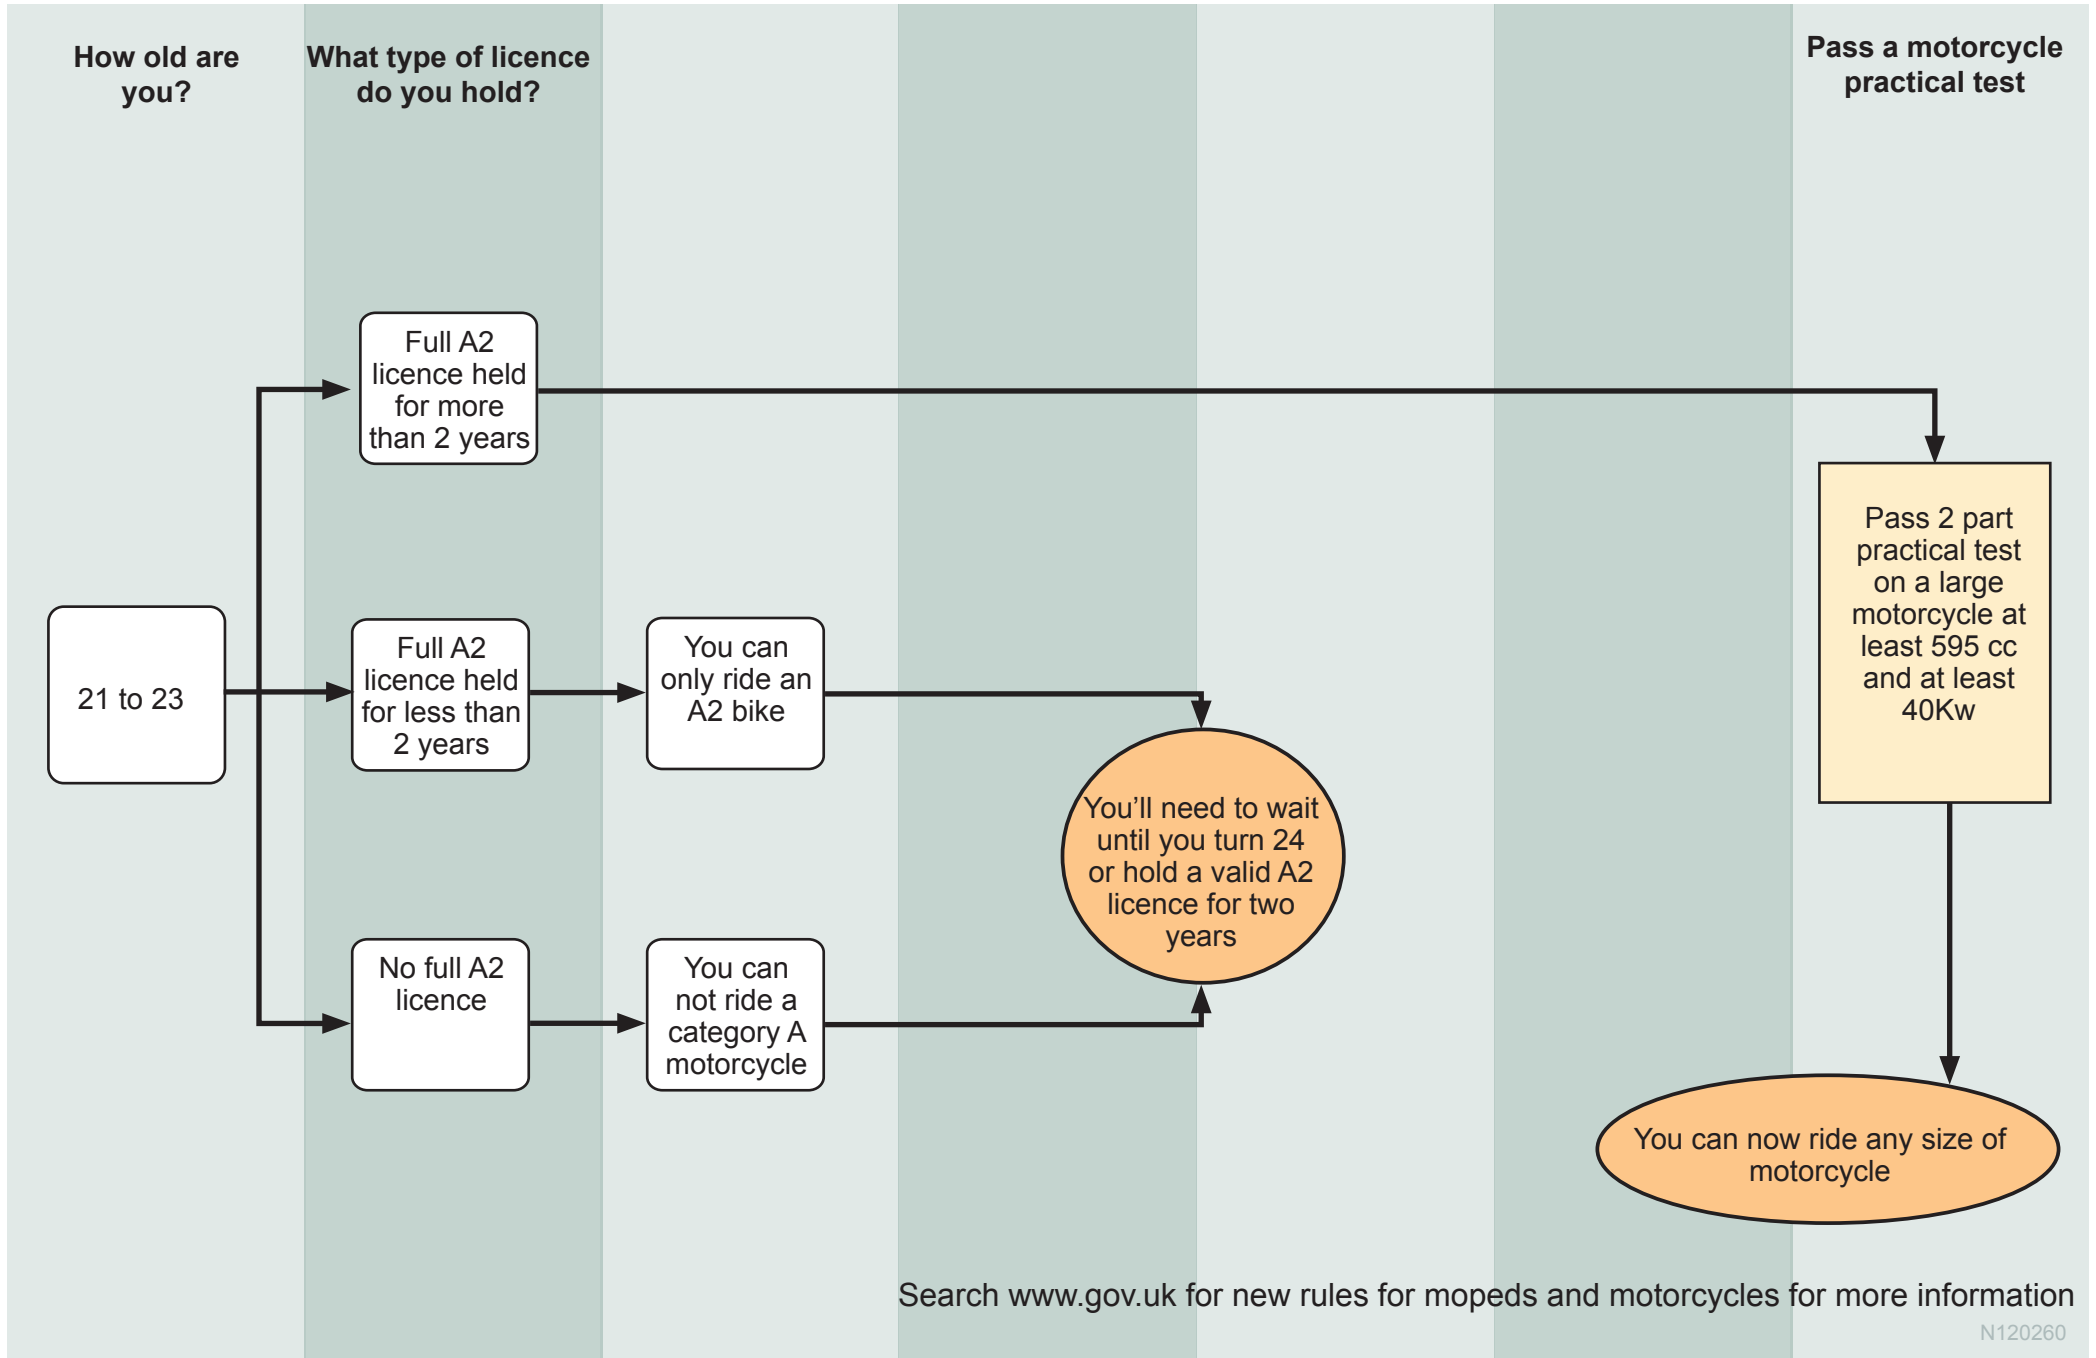

## Licence - A1 light motorcycle (up to 125cc not exceeding 11kW)

# Licence - A2 motorcycle (medium motorcycles up to 35kW)

## Licence - Category A motorcycle - unlimited in size and power (age 21 to 23)

## Licence - Category A motorcycle unlimited in size and power (age 24 or over)