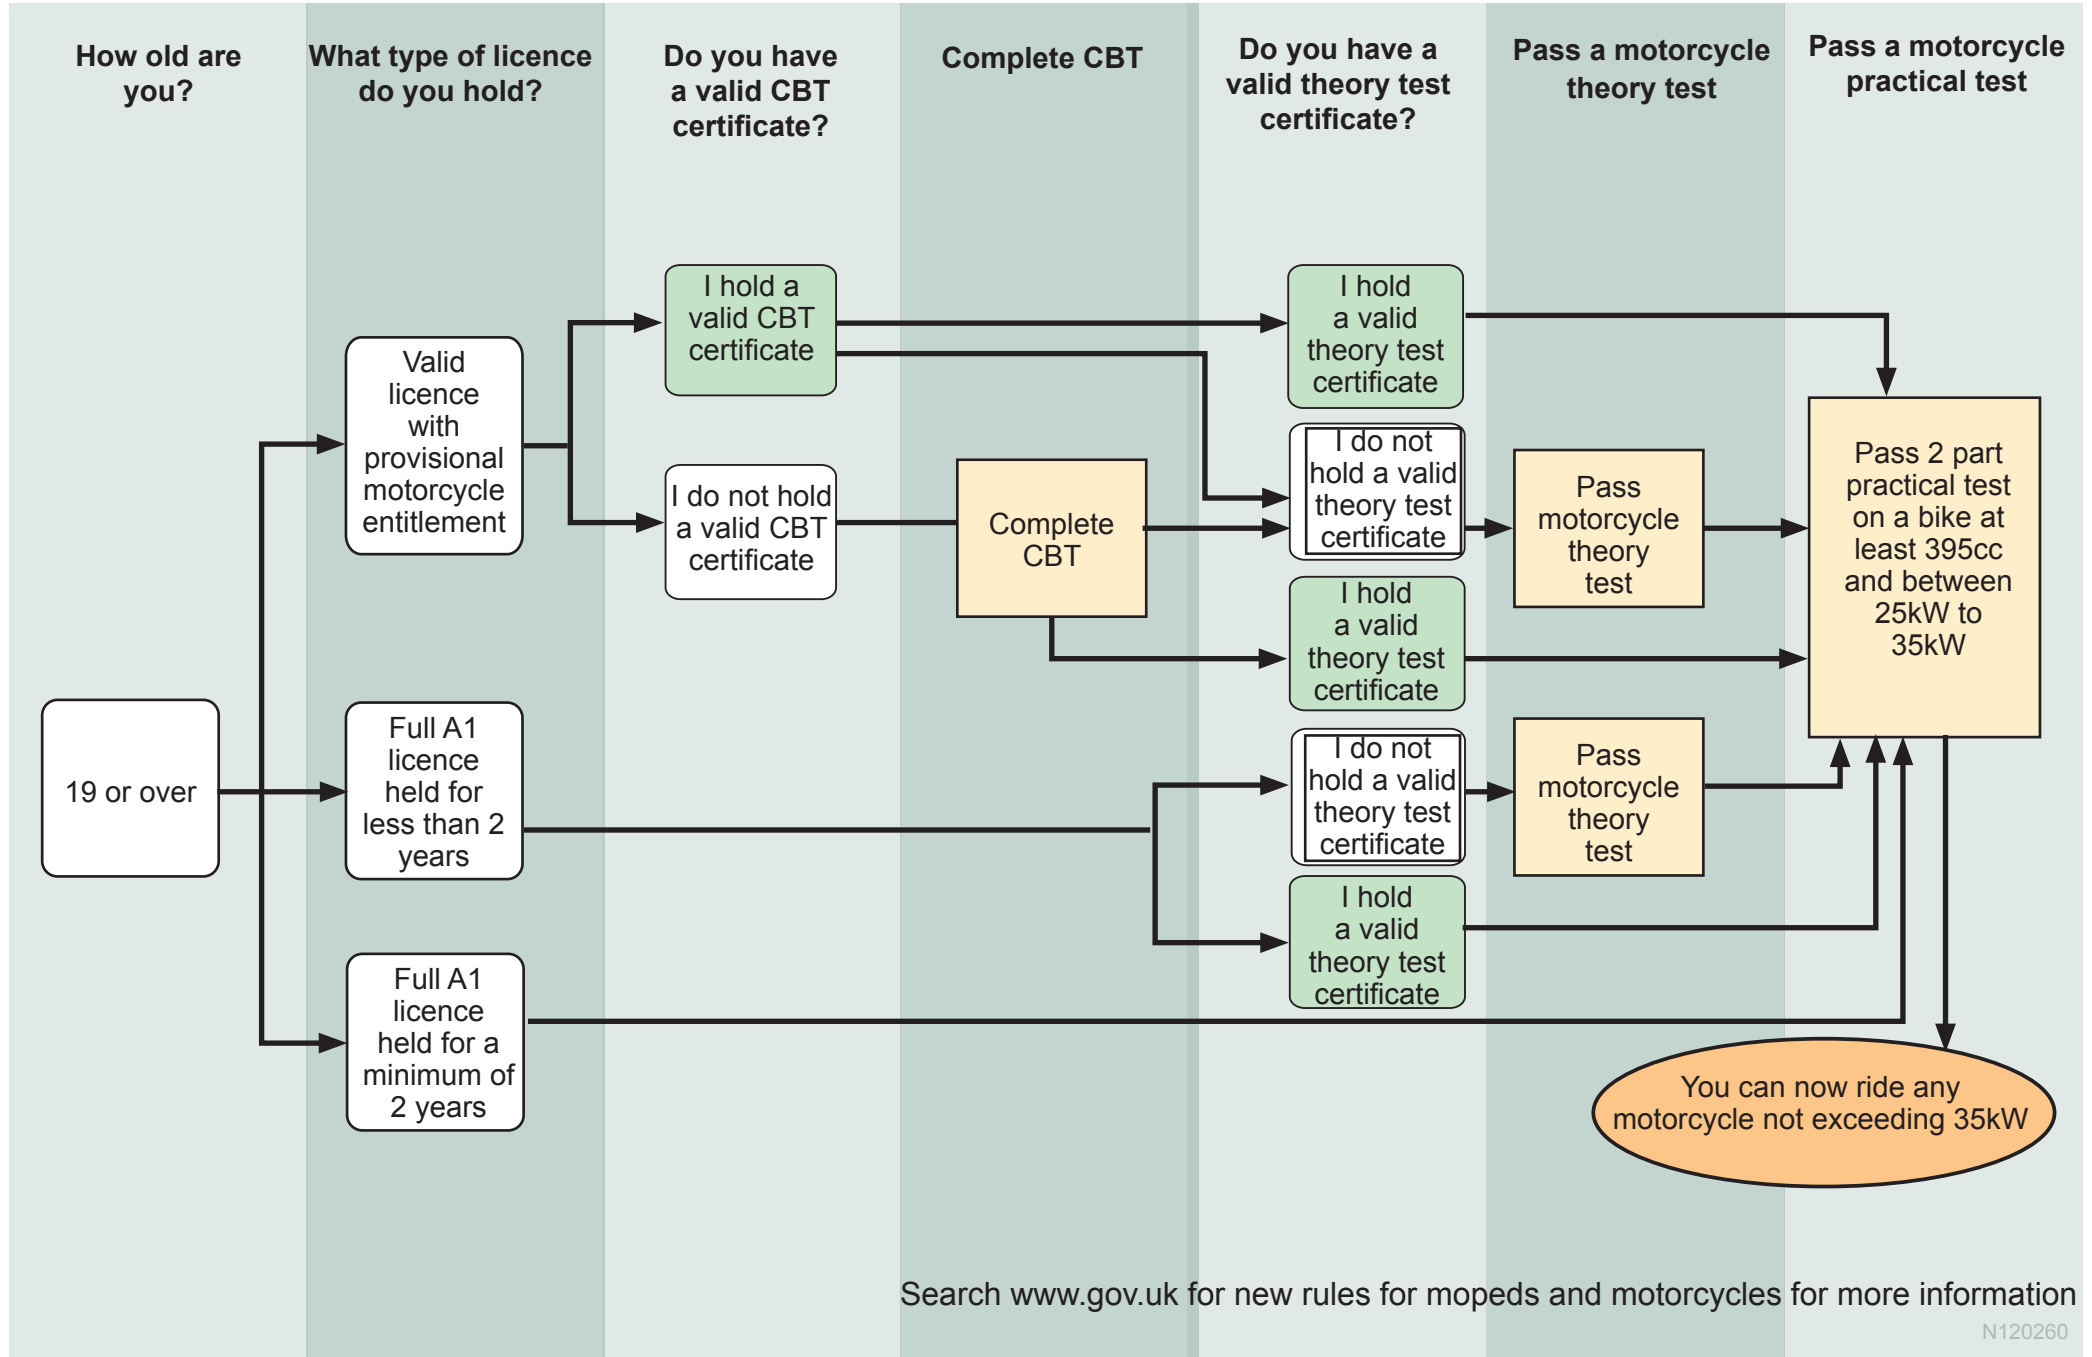

## Licence - AM Mopeds (50cc or less)

## Licence - A1 light motorcycle (up to 125cc not exceeding 11kW)

## Licence - Category A motorcycle - unlimited in size and power (age 21 to 23)

## Licence - Category A motorcycle unlimited in size and power (age 24 or over)