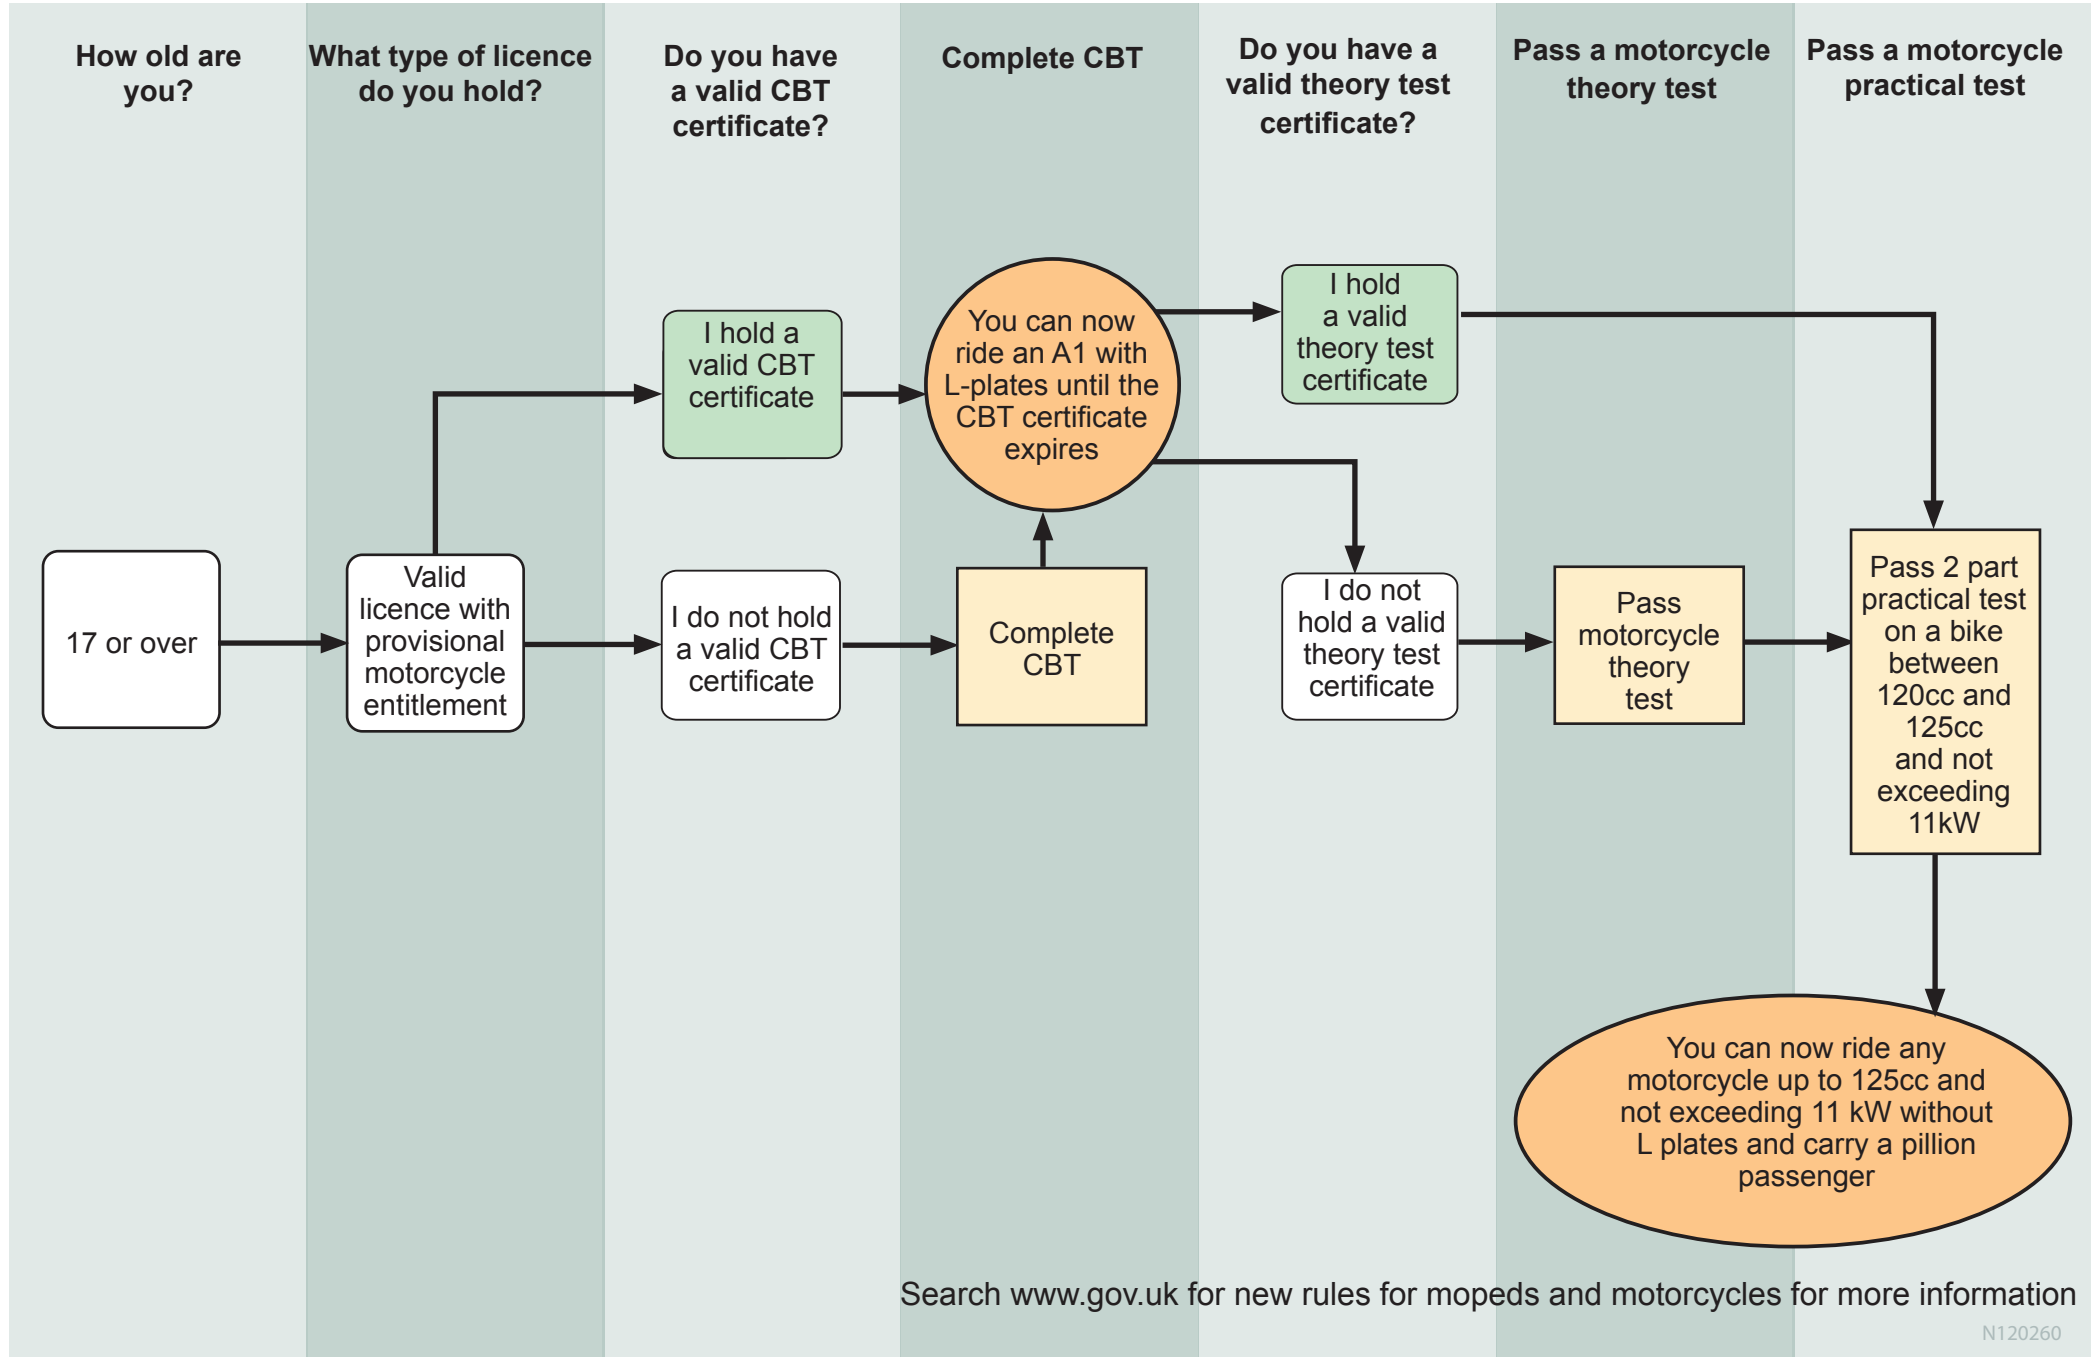

## Licence - AM Mopeds (50cc or less)

## Licence - A1 light motorcycle (up to 125cc not exceeding 11kW)

## Licence - Category A motorcycle - unlimited in size and power (age 21 to 23)

## Licence - Category A motorcycle unlimited in size and power (age 24 or over)