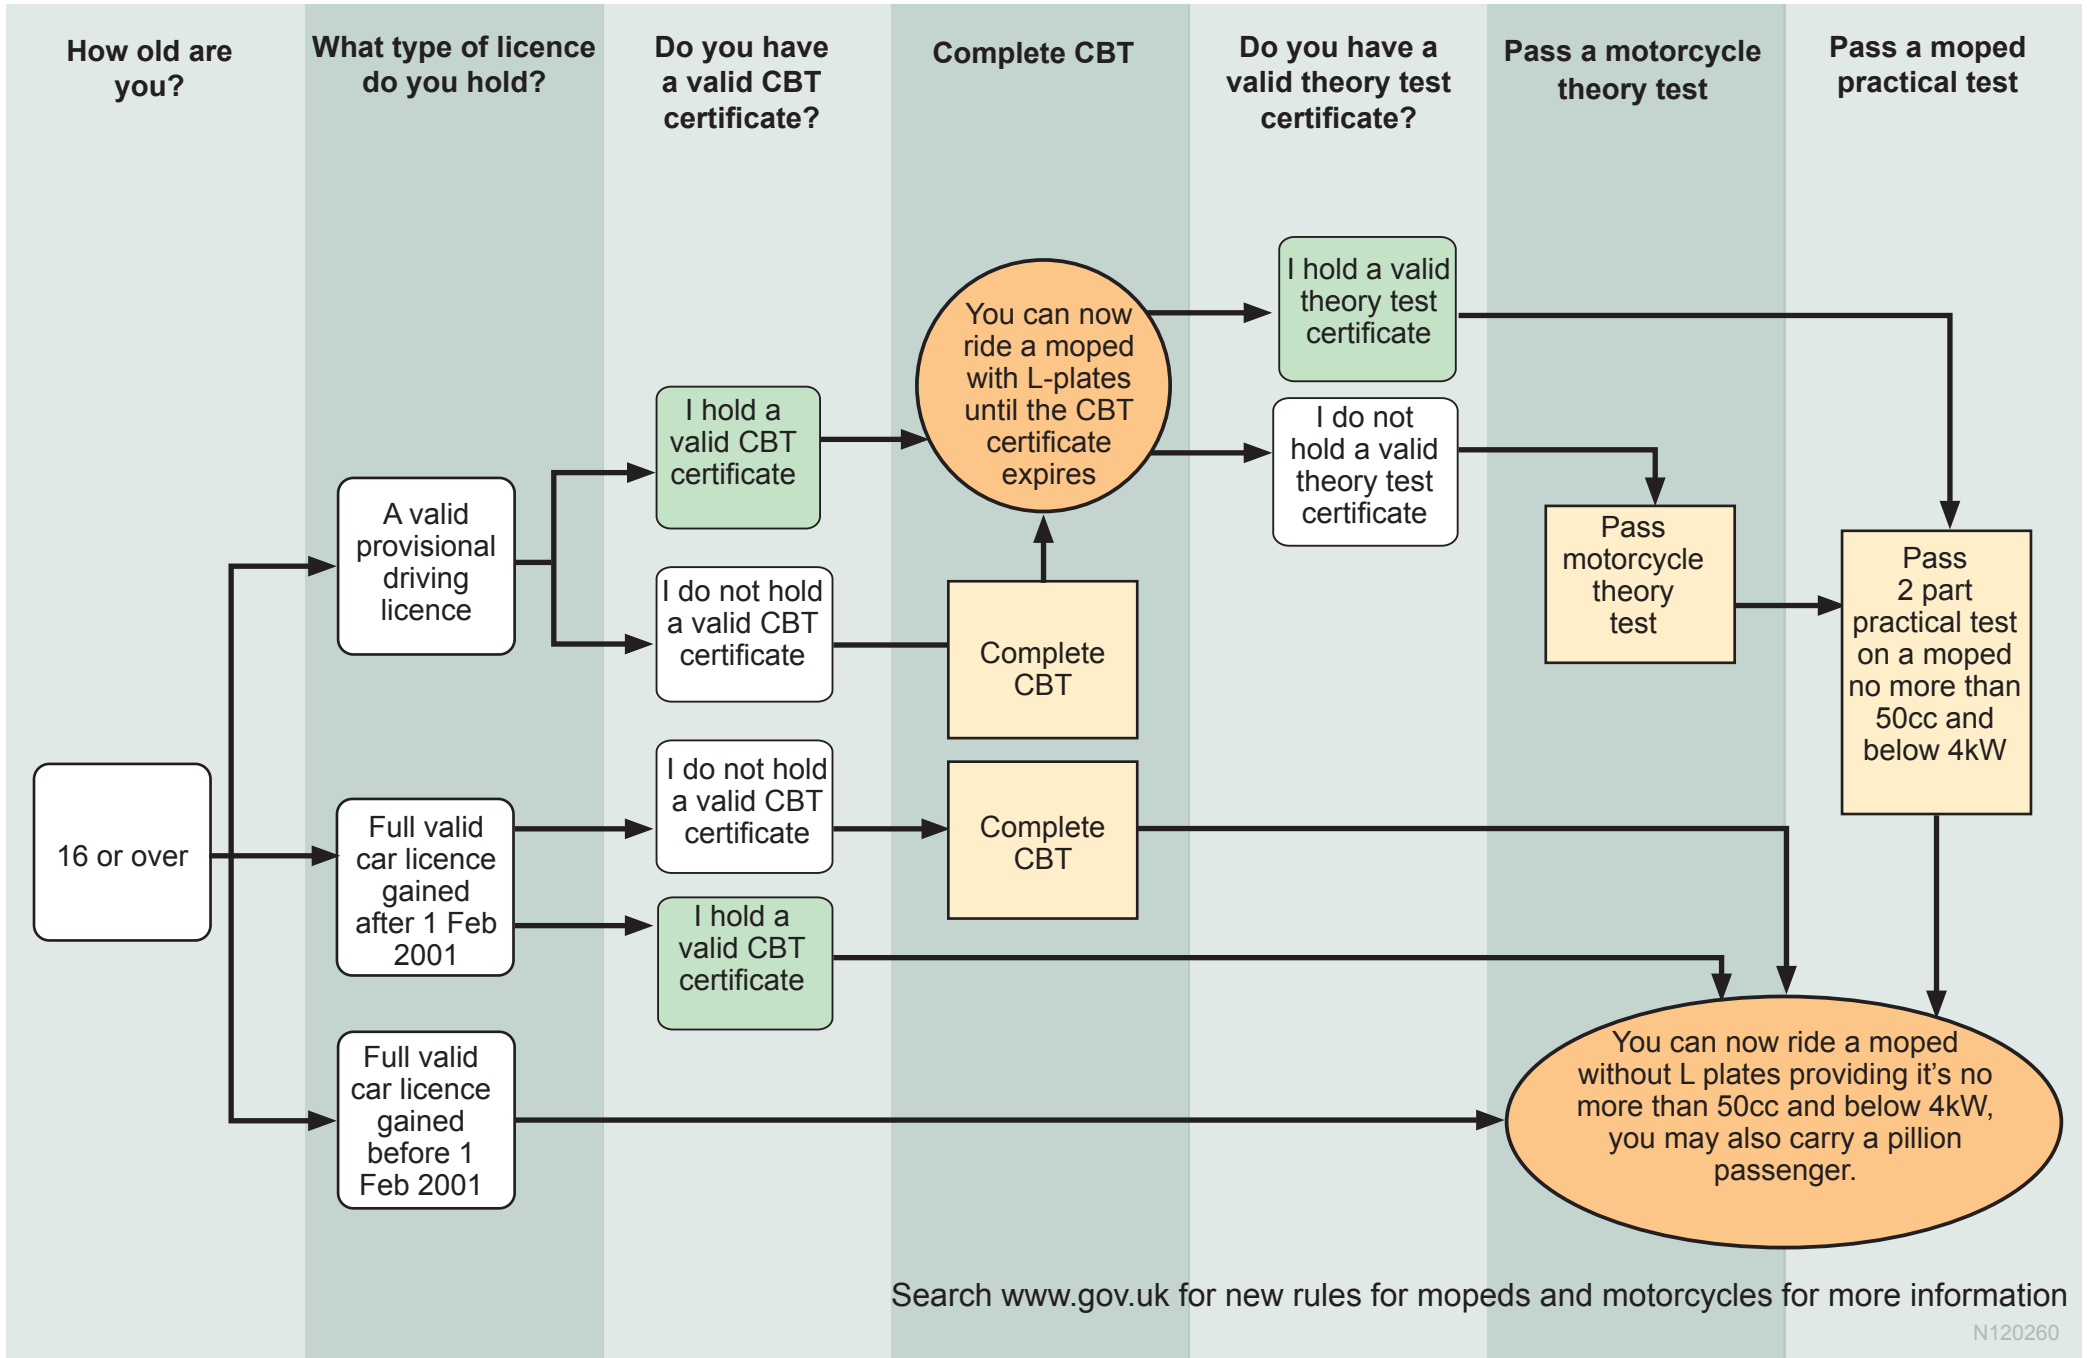

## Licence - AM Mopeds (50cc or less)

## Licence - A1 light motorcycle (up to 125cc not exceeding 11kW)

## Licence - Category A motorcycle - unlimited in size and power (age 21 to 23)

## Licence - Category A motorcycle unlimited in size and power (age 24 or over)